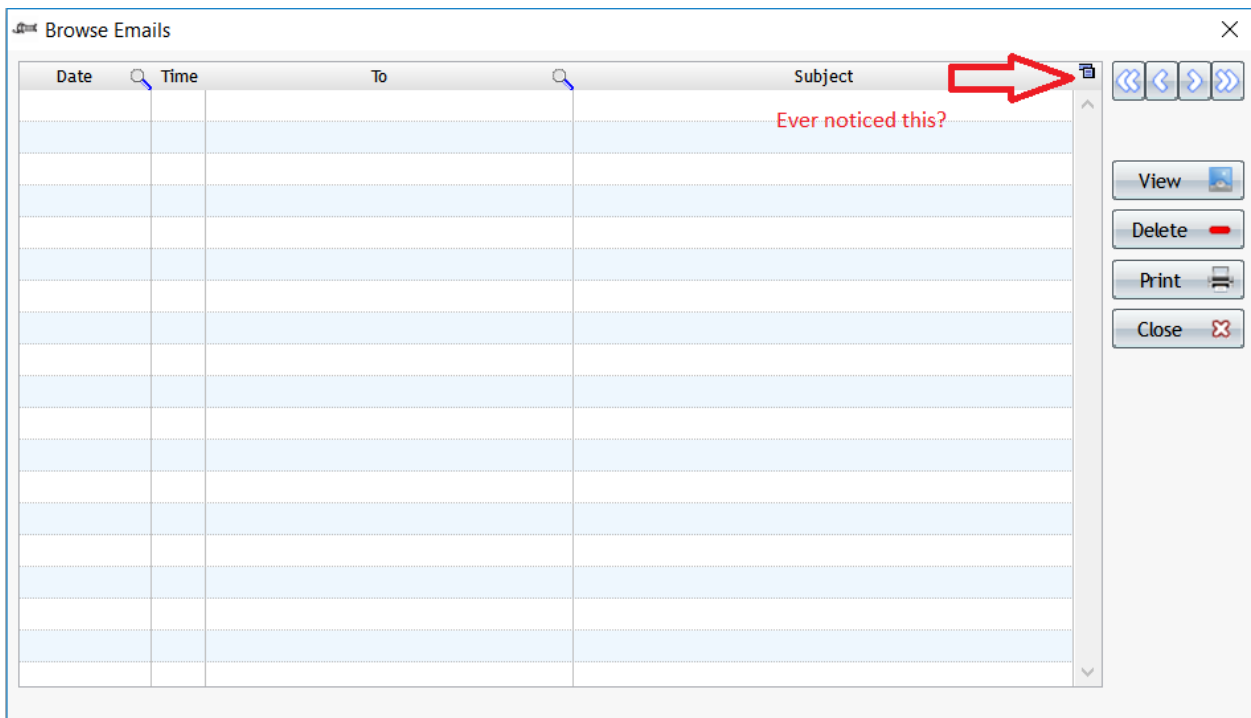

ZipZAP Help sheet - Tables

Have you noticed this little symbol on most tables?

If you click it then you will get this.

It allows you to do a number of things, including exporting the columns to Excel, Word or XML.

If you want to just see certain columns only then you can select them and turn them on or off using the 'Select Columns' option. Most tables 'remember' what you chose and will show it like that the next time you use it.